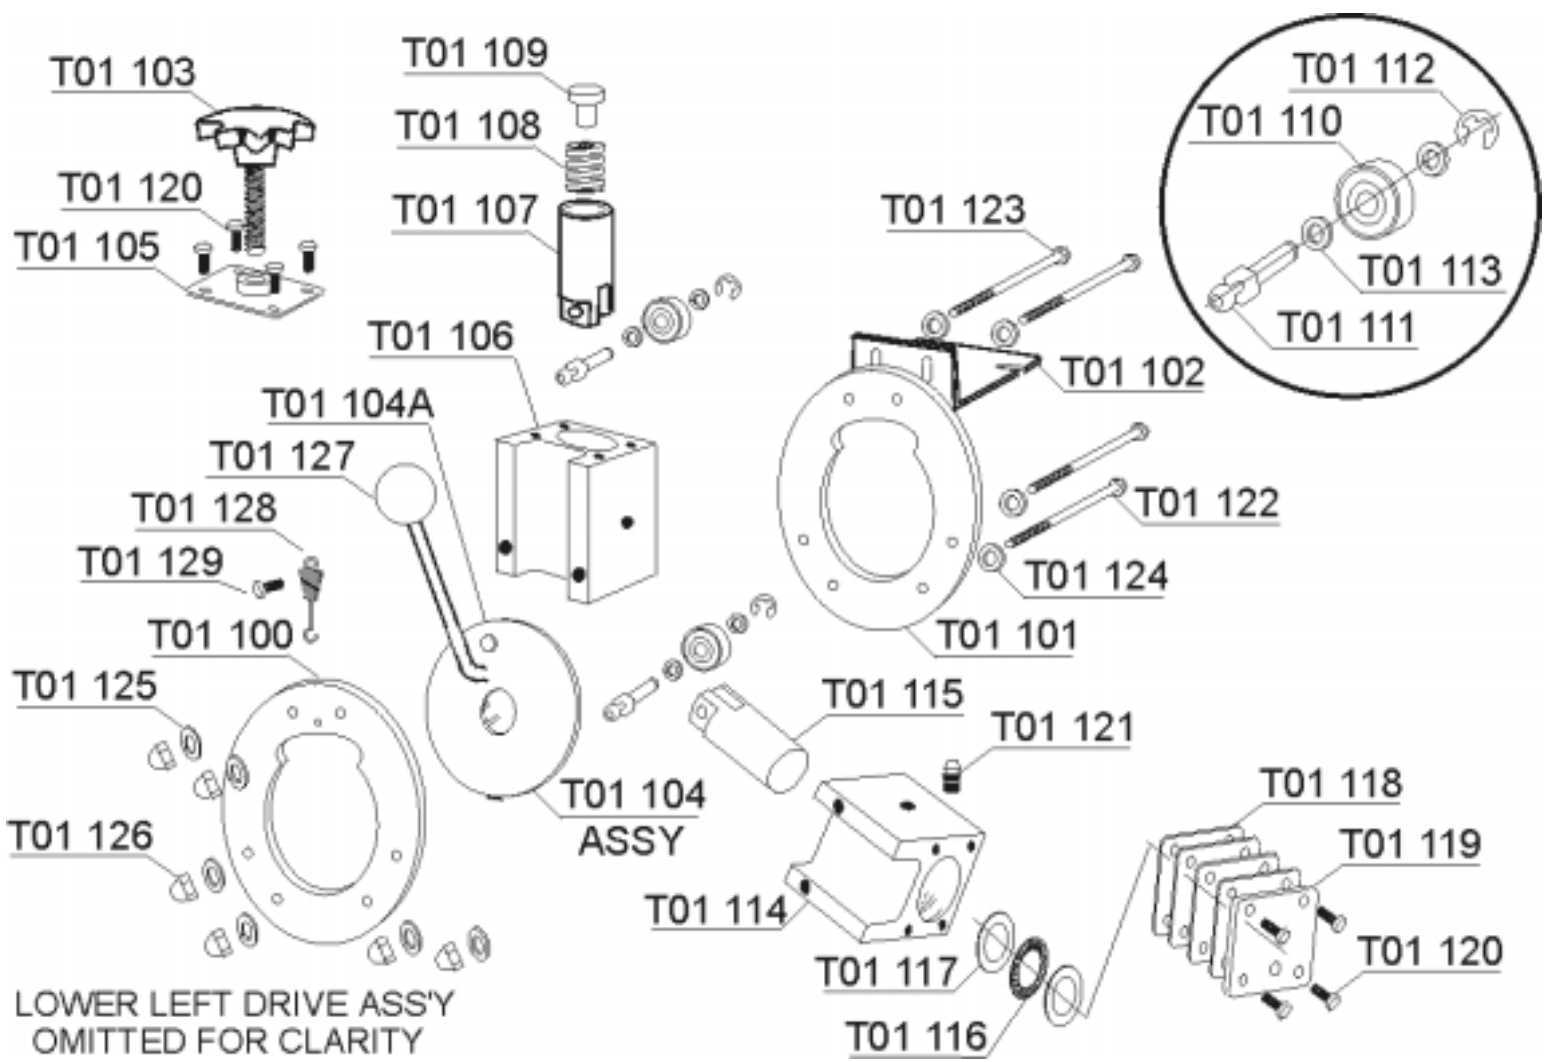

# T 01 FEEDER PARTS

PART #	DESCRIPTION	REQ
T01 100	FRONT DISK	1
T01 101	REAR DISK	1
T01 102	MOUNTING BRACKET	1
T01 103	HAND KNOB	1
T01 104	MOVEMENT ASSEMBLY	1
T01 104A	MOVEMENT STOP PIN	1
T01 105	UPPER END PLATE	1
T01 106	LONG HOUSING	1
T01 107	UPPER PISTON	1
T01 108	SPRING*	1
T01 109	PRESSURE PAD	1
T01 110	DRIVE BEARING*	3
T01 111	DRIVE PIN*	3
T01 112	SPRING RETAINER*	3
T01 113	SPACER	6
T01 114	SHORT HOUSING	2
T01 115	LOWER PISTON	2
T01 116	THRUST BEARING*	2
T01 117	THRUST RACE*	4
T01 118	ADJUSTMENT PLATE	8
T01 119	LOWER END PLATE	2
T01 120	HEX BOLT*	12
T01 121	GREASE NIPPLE*	6
T01 122	LOWER HEX BOLT*	4
T01 123	UPPER HEX BOLT*	2
T01 124	FLAT WASHER*	6
T01 125	LOCK WASHER*	6
T01 126	ACORN NUT*	6
T01 127	BLACK PLASTIC KNOB*	1
T01 128	TENSION SPRING*	1
T01 129	TENSION SPRING SCREW*	1