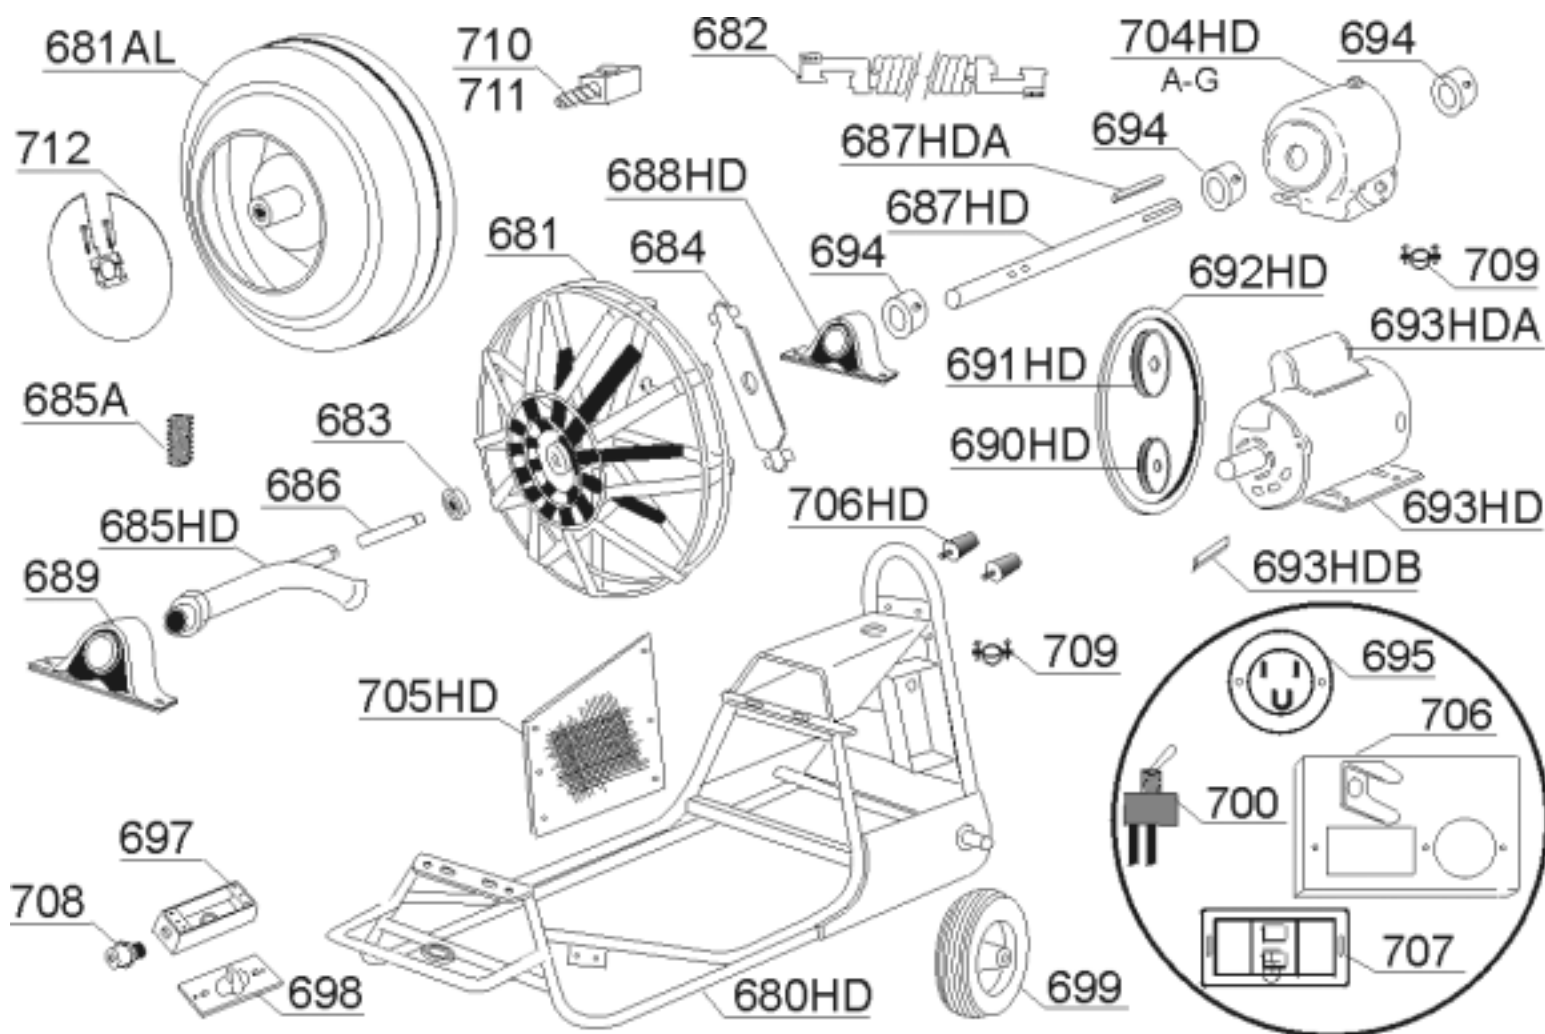

GO 68HD PARTS

PART #	DESCRIPTION	REQ
680HD	FRAME	1
681	REEL COMPLETE	1
681 AL	ALU DRUM COMPLETE	1
682	ANCHOR CABLE	1
683	REEL CENTER BEARING*	1
684	DRIVE PLATE	1
685HD	DRIVE ARM	1
685A	DRIVE ARM SET SCREW*	1
686	DRIVE ARM EXTENSION	1
687HD	DRIVE SHAFT	1
687HDA	SHAFT KEY	1
688HD	PILLOW BLOCK 1"*	1
689	PILLOW PLOCK 1 1/4"*	1
690HD	MOTOR PULLEY*	1
691HD	GEAR BOX PULLEY*	1
692HD	BELT*	1
693HD	MOTOR*	1
693HDA	CAPACITOR*	1
693HDB	MOTOR SHAFT KEY*	1
694	SHAFT COLLAR*	3
695	ELECTRIC PLUG*	1
697	SWITCH BOX*	1
698	COVER PLATE*	1
699	WHEEL*	2
700	FOR/REV SWITCH*	1
704HD	GEAR BOX*	1
704HDA	GEAR BOX REPAIR KIT*	1
704HDB	THRUST RACE X .030*	4
704HDB.1	THRUST RACE X .060*	4
704HDC	THRUST BEARING*	2
704HDD	OUTPUT SHAFT SEAL*	2
704HDE	INPUT SHAFT SEAL*	1
704HDF	LARGE COVER GASKET*	3
704HDG	INPUT SHAFT GASKET*	3
705HD	SCREEN GUARD	1
706HD	RUBBER FEET*	2
706	GFI COVER PLATE	1
707	GFI*	1
708	COMPRESSION FITTING*	1
709	CORD CONNECTOR*	2
710	DRUM CONNECTOR 11/16"	1
711	DRUM CONNECTOR 3/4"	1
712	DRUM SAFETY DISK	1