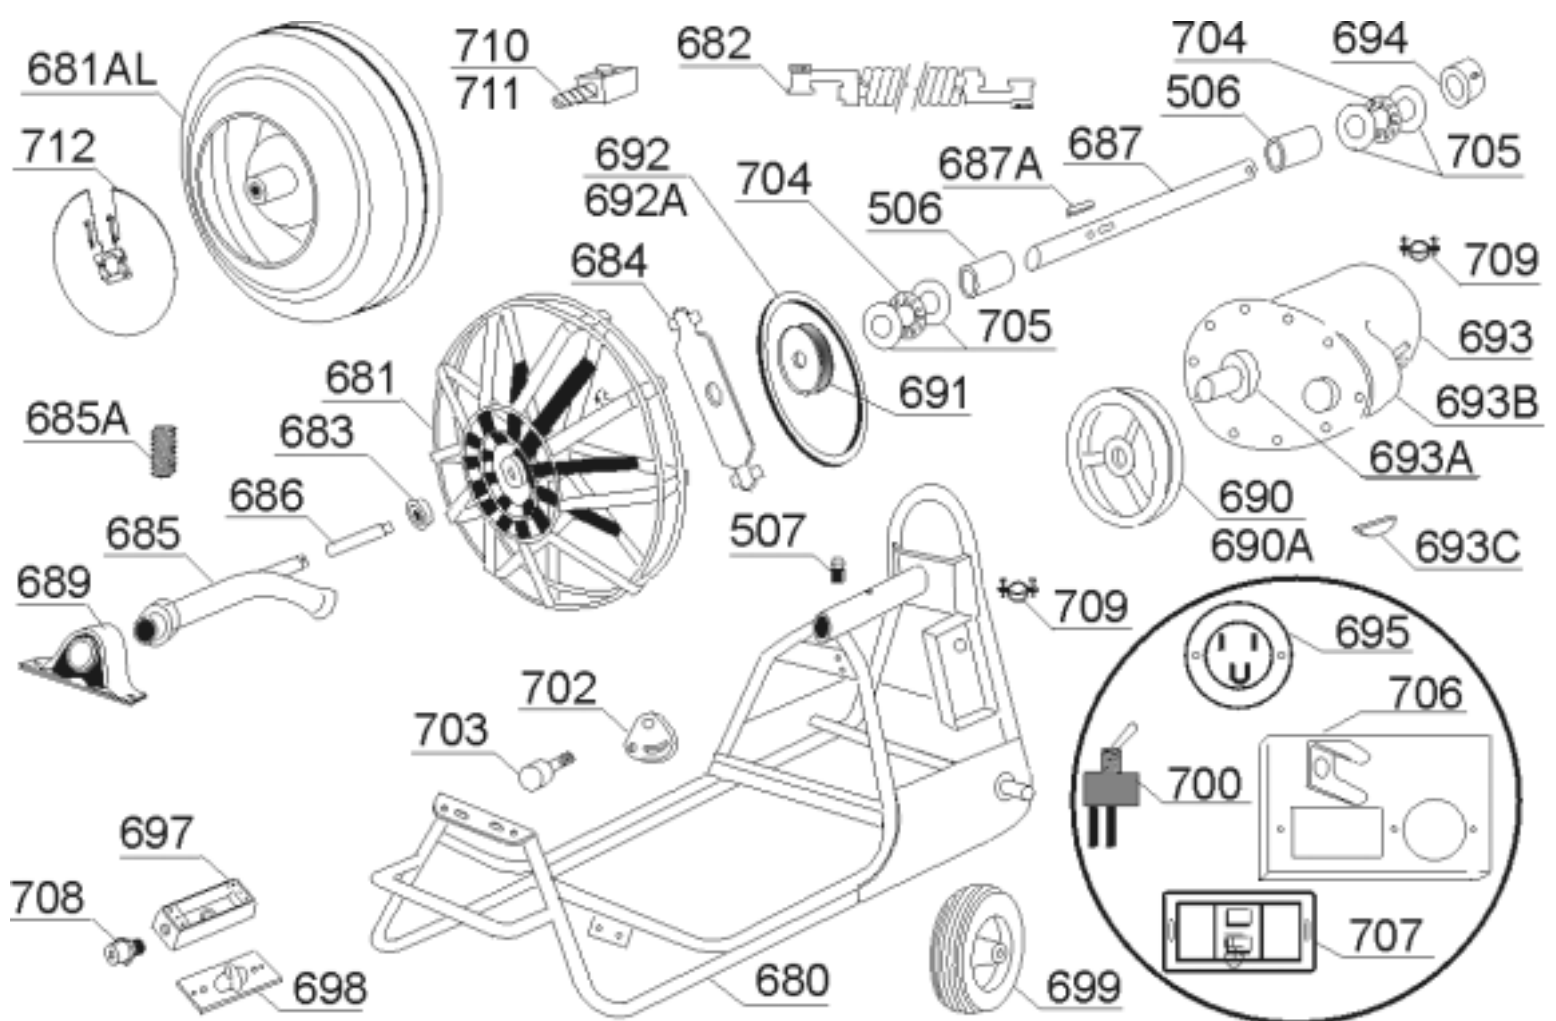

GO 68 PARTS

PART #	DESCRIPTION	REQ
680	FRAME	1
681	REEL COMPLETE	1
681 AL	ALU DRUM COMPLETE	1
682	ANCHOR CABLE	1
683	REEL CENTER BEARING*	1
684	DRIVE PLATE	1
685	DRIVE ARM	1
685A	DRIVE ARM SET SCREW*	1
686	DRIVE ARM EXTENSION	1
687	DRIVE SHAFT	1
687A	SHAFT KEY	1
689	PILLOW PLOCK 1 1/4"	1
690	MOTOR PULLEY*	1
690A	MOTOR PULLEY-FAST*	1
691	SHAFT PULLEY*	1
692	BELT*	1
692A	BELT-FAST*	1
693	MOTOR*	1
693A	MOTOR SEALS-KIT OF 2*	1
693B	MOTOR COVER GASKET*	1
693C	WOODRUFF KEY*	1
694	SHAFT COLLAR*	1
695	ELECTRIC PLUG*	1
697	SWITCH BOX*	1
698	COVER PLATE*	1
699	WHEEL*	2
700	FOR/REV SWITCH*	1
702	BELT TENSION PLATE	1
703	BELT TENSION BEARING*	1
704	THRUST BEARING*	2
705	THRUST WASHER*	4
706	GFI COVER PLATE	1
707	GFI*	1
708	COMPRESSION FITTING*	1
709	CORD CONNECTOR*	2
710	DRUM CONNECTOR 11/16"	1
711	DRUM CONNECTOR 3/4"	1
712	DRUM SAFETY DISK	1
506	SHAFT BUSHING*	2
507	ZERK FITTING*	1