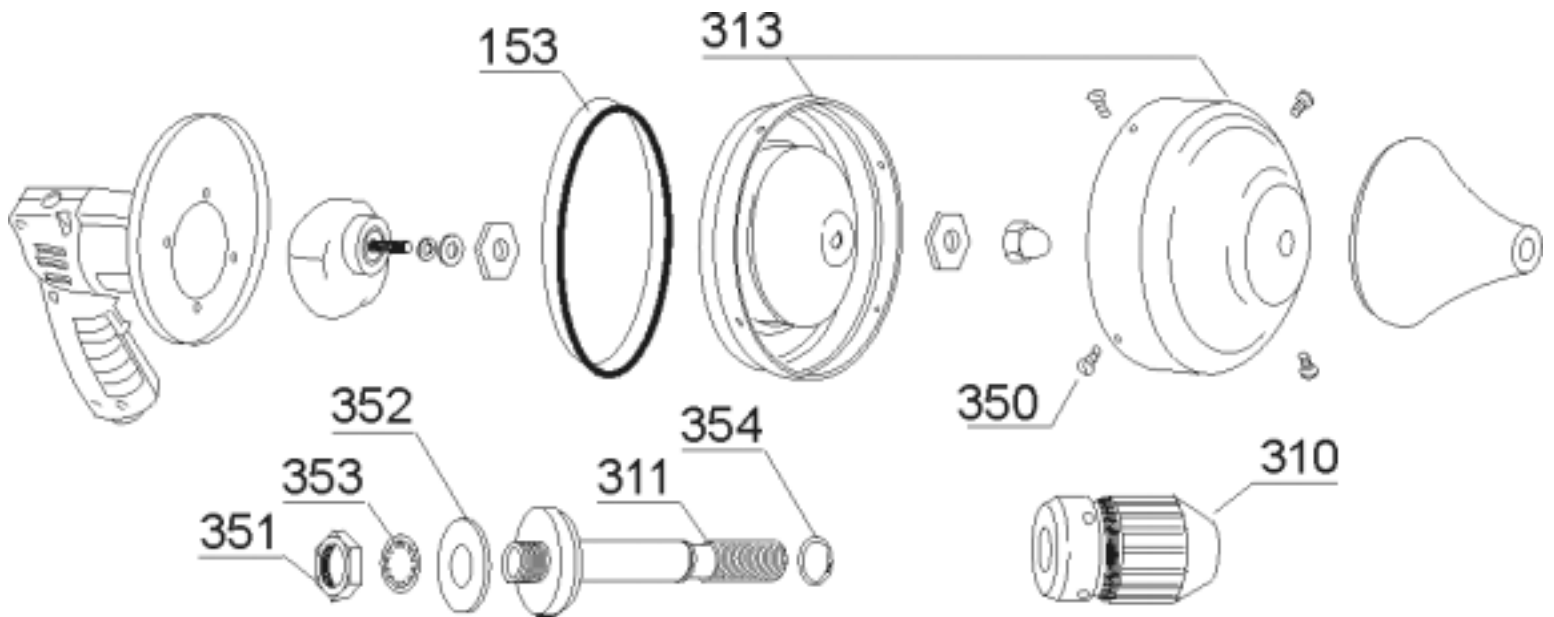

# GO 31 HANDY GUN PARTS

PART #	DESCRIPTION	REQ
310	CHUCK COMPLETE*	1
311	CHUCK SPINDLE	1
313	DRUM FRONT/REAR SECTION*	1
350	DRUM SCREWS*	4
351	SPINDLE HEX NUT*	1
352	SPINDLE FLAT WASHER*	1
353	SPINDLE LOCK WASHER*	1
354	SPINDLE RETAINING RING*	1
153	DRUM RUBBER SLEEVE*	1