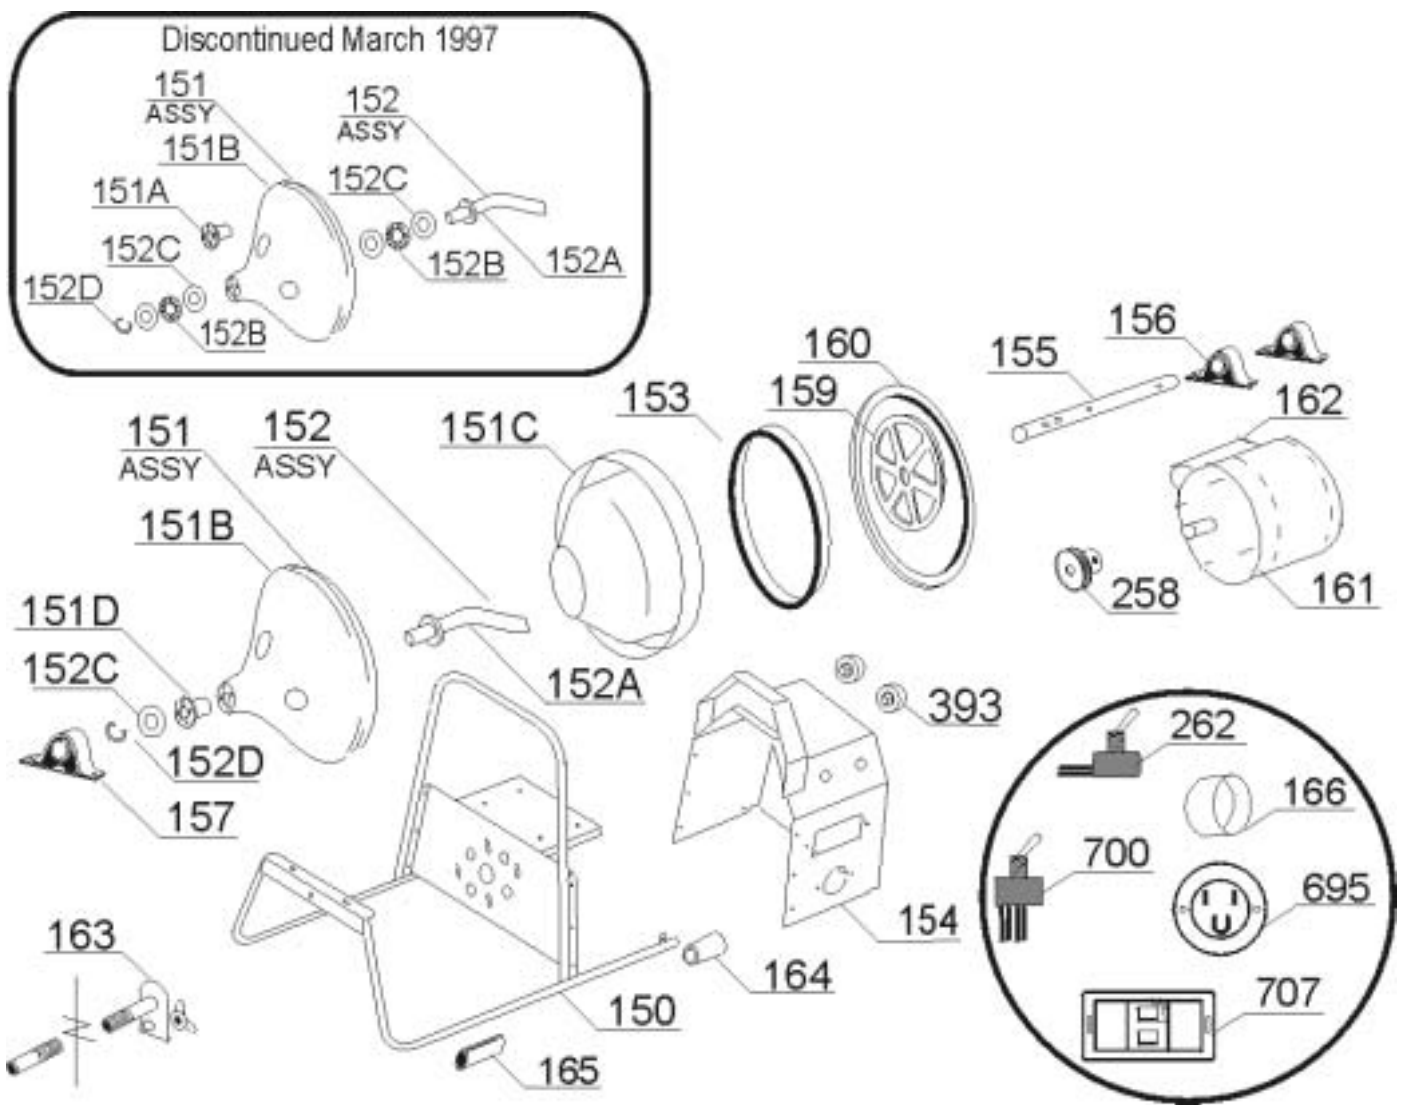

GO 15 PARTS

PART #	DESCRIPTION	REQ
150	FRAME	1
151	DRUM ASSEMBLY	1
151A	DRUM BUSHING	1
151B	FRONT DRUM SECTION	1
151C	REAR DRUM SECTION	1
151D	BRASS DRUM BUSHING	1
152	DRIVE ARM ASSEMBLY	1
152A	DRIVE ARM	1
152B	THRUST BEARING*	2
152C	THRUST WASHER*	4
152D	RETAINING RING*	1
153	DRUM RUBBER SLEEVE*	1
154	COVER HOUSING*	1
155	DRIVE SHAFT	1
156	PILLOW BLOCK 1/2"*	2
157	PILLOW BLOCK 5/8"*	1
159	SHAFT PULLEY*	1
160	BELT*	1
161	MOTOR*	1
162	MOTOR CAPACITOR*	1
163	ELEPHANT TRUNK	1
164	RUBBER CUP*	2
165	RUBBER SLEEVE*	2
166	ELECTRIC PLUG SLEEVE*	1
258	MOTOR PULLEY*	1
262	TOGGLE SWITCH*	1
393	RUBBER BUMPER*	2
695	ELECTRIC PLUG*	1
700	FOR/REV SWITCH*	1
707	GFI*	1